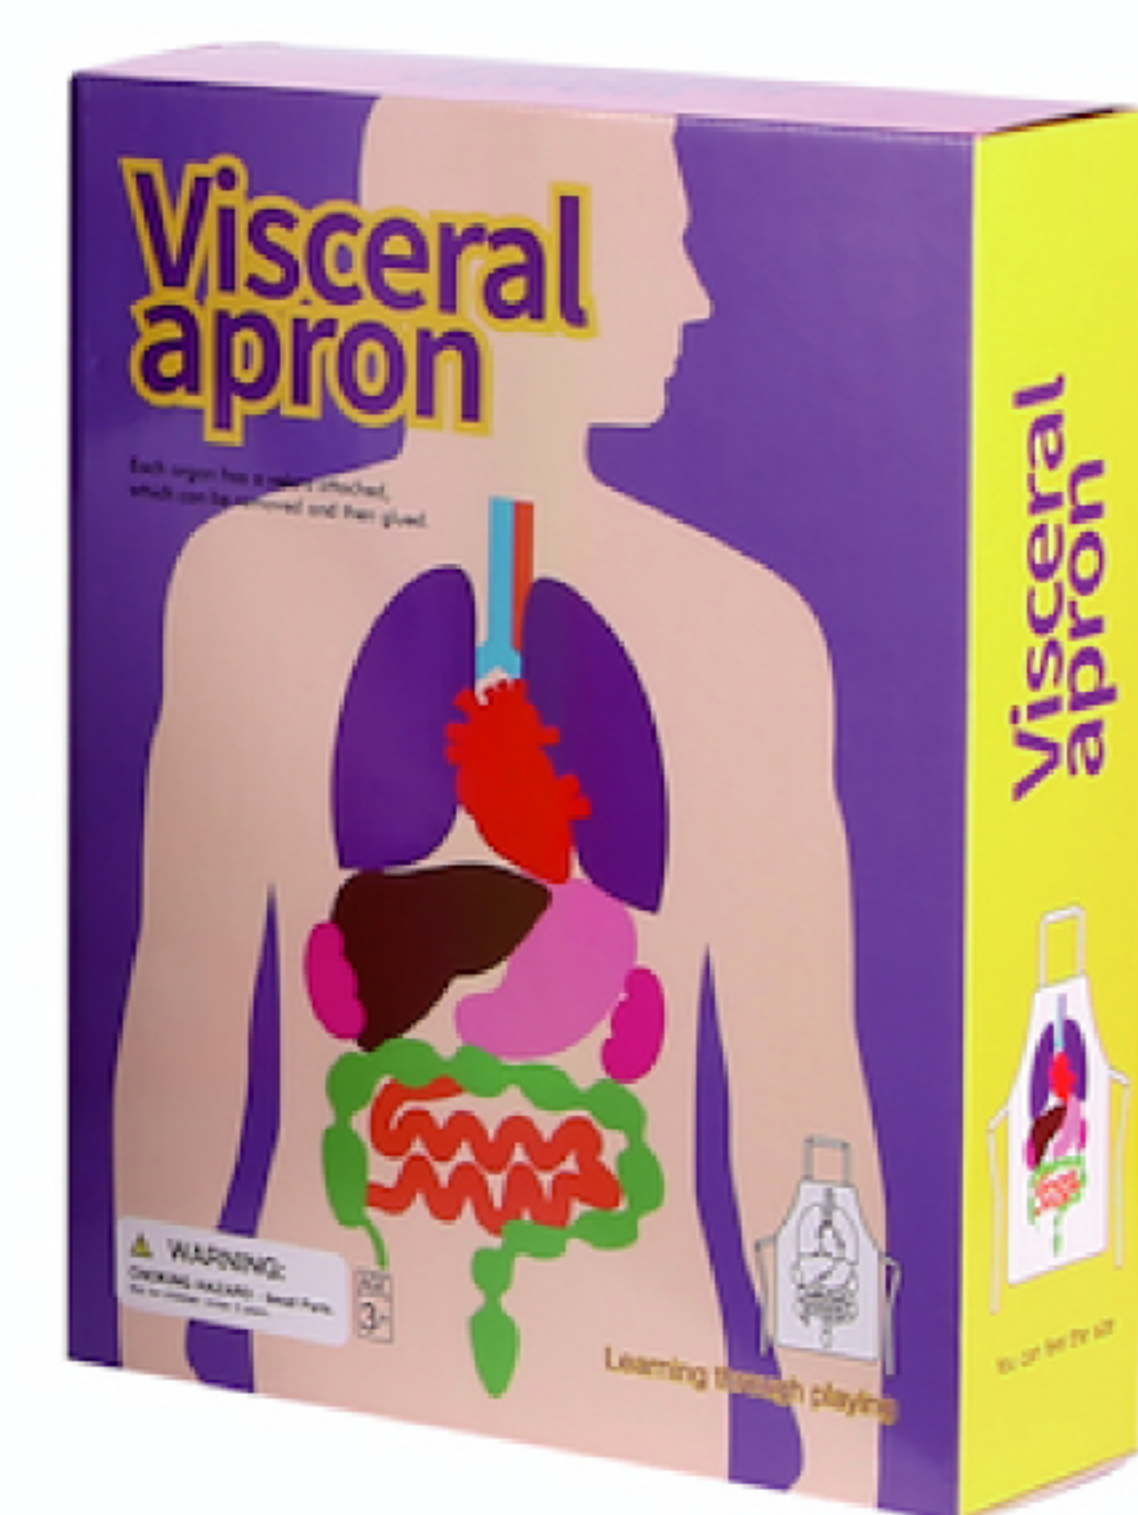

Item no.8267 Visceral Apron

UNIT SIZE	30 x 235 x 75 mm
UNIT WEIGHT	/
INNER/OUTER	0/12
INNER SIZE	/
OUTER SIZE	495 x 325 x 510 mm
G.W.:	6 kg
VOLUME	0.08 CBM